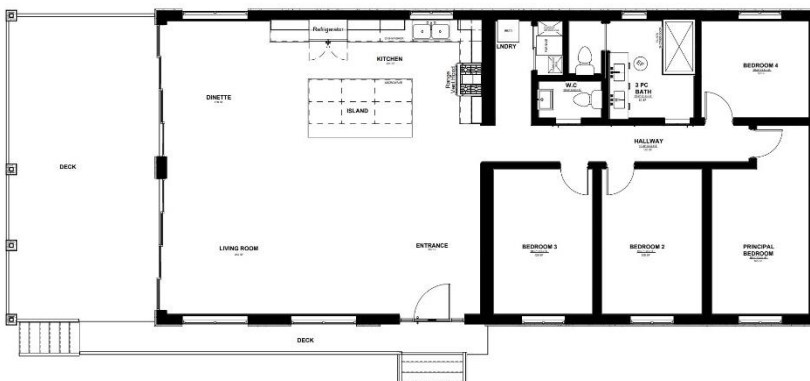

MAIN FLOOR

Contact us today for more details: amtgroup.ca/homes - 289-820-6196

Images, Designs & Plans © Advanced Modular Technology Systems Inc.