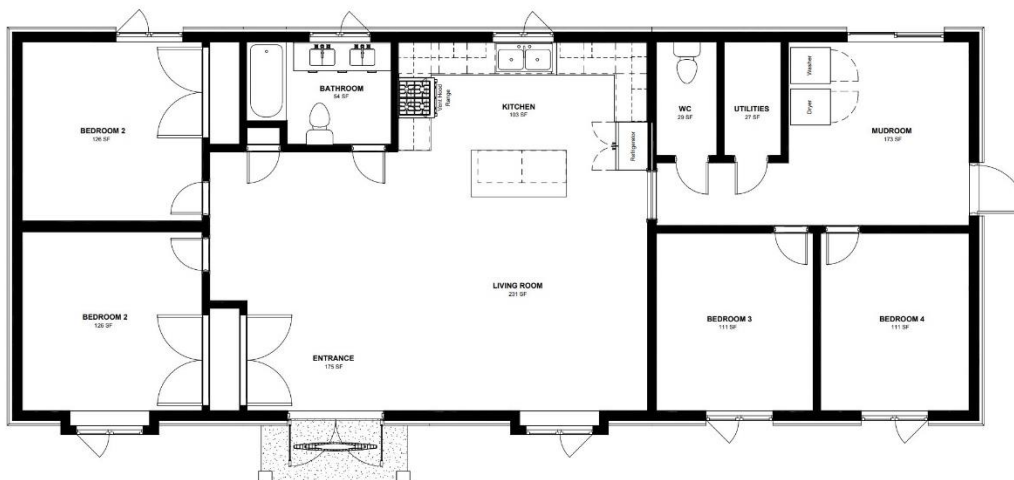

MAIN FLOOR

Contact us today for more details: amtgroup.ca/homes - 289-820-6196

Images, Designs & Plans © Advanced Modular Technology Systems Inc.